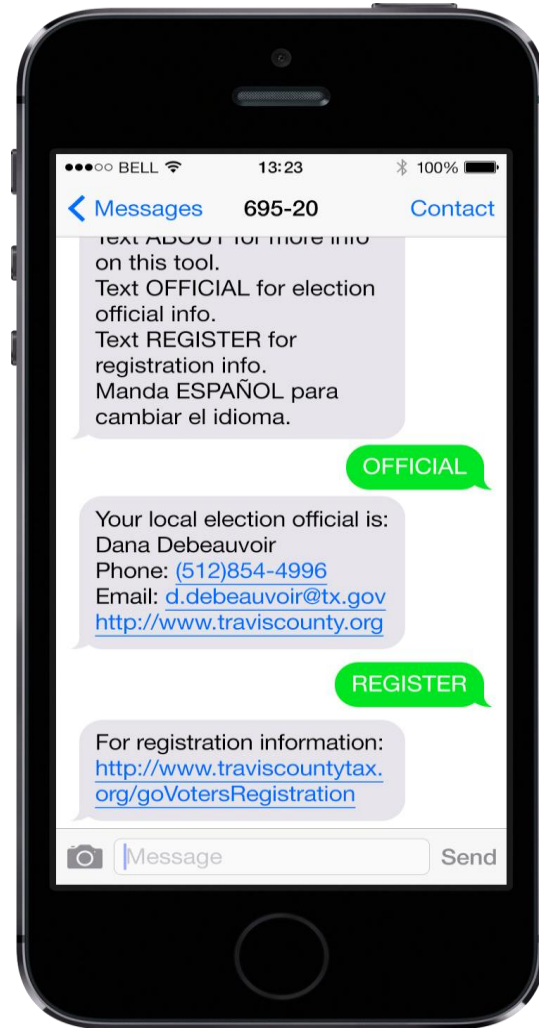

This site is a collaborative project supported by leading technology companies in order to make sure all registered voters in the United States have the information they need to *Get to the Polls* on November 4th.

Voting Information Project

Voting Information Project

Enter Registered Voting Address

Find out where to vote, what's on
your ballot, what you need to
bring to the polls, and more...

For the most complete and up to date information, consult your local election official.